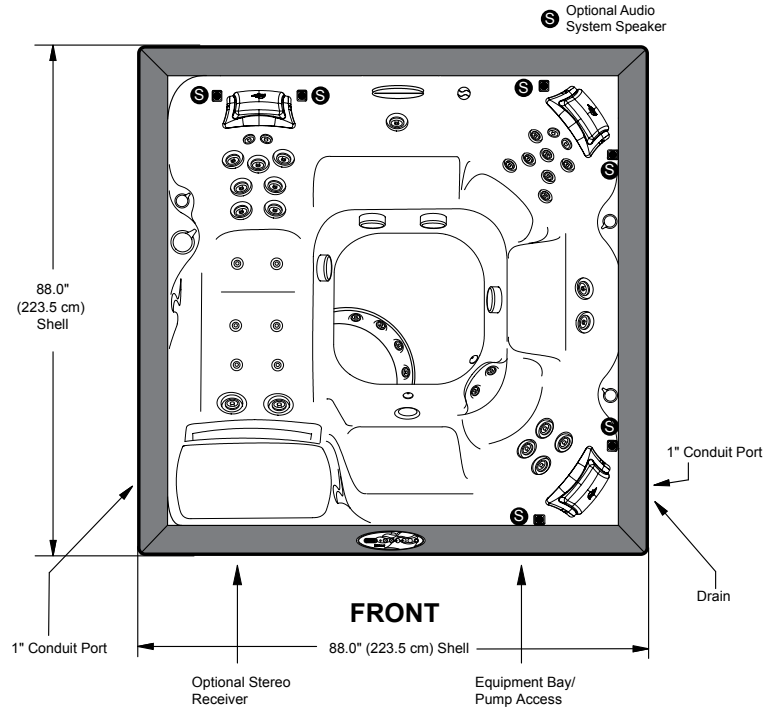

## NEW FOR 2012!

**New Aquatic Stereo**  
(with integrated iPod dock)

Waterfall Valve

CLEARARRAY™

Dimensions/Specifications Subject To Change Without Notice

## Portable Dimensions

### TOP VIEW

**IMPORTANT! Always measure each hot tub for exact dimensions BEFORE designing its foundational support and/or decking.**