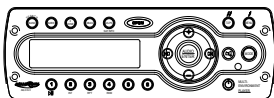

NEW FOR 2012!

New Aquatic Stereo
(with integrated iPod dock)