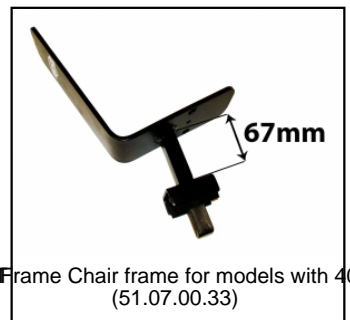

SP XL Frame Mudguard Carrier 90 degr. and 400XL
(51.07.00.24)

SP XL Frame adjustable steeringbars
(51.07.00.26)

SP Rear Axle Set (Internal)
(51.07.00.27)

SP Bracing Rod (Height 296mm)
(51.07.00.28)

SP Steering Tube SP XL/Compact Frame
(51.07.00.29)

SP XL Compact Frame Crank assembly (total package)
(51.07.00.31)

SP XL Compact frame Cranks
(51.07.00.32)

SP XL Frame Chair frame for models with 400 tires
(51.07.00.33)

SP XL Frame Fastener bag
(51.07.00.35)