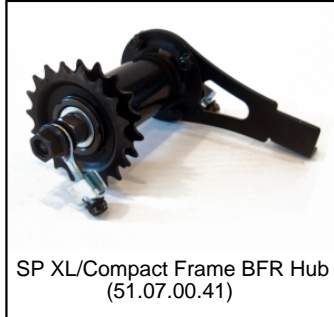

SP XL Compact Frame Crank assembly (total package)
(51.07.00.31)

SP XL Compact frame Cranks
(51.07.00.32)

SP XL Frame Chair frame for models with 400 tires
(51.07.00.33)

SP XL Frame Fastener bag
(51.07.00.35)

SP XL Frame plastic parts
(51.07.00.36)

SP Rear Axle Assembly Set
(51.07.00.37)

SP XL Frame Remaining fasteners
(51.07.00.38)

Spare part list

BERG Extra BFR (2014)

The following spare parts are available:

Art. no. 07.10.00.00

SP XL/Compact Frame BFR Hub
(51.07.00.41)

SP BERG Steering Wheel
(51.07.00.42)

SP XL/Compact Frame Pedals
(51.07.00.43)

SP Tap M8
(51.07.00.44)

SP Spoiler Extra Sport
(51.15.00.00)

SP Seat Blue
(51.15.00.13)