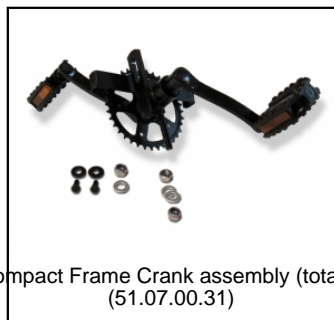

SP XL Frame Mudguard Carrier 90 degr. and 400XL
(51.07.00.24)

SP XL Frame adjustable steeringbars
(51.07.00.26)

SP Rear Axle Set (Internal)
(51.07.00.27)

SP Bracing Rod (Height 296mm)
(51.07.00.28)

SP Steering Tube SP XL/Compact Frame
(51.07.00.29)

SP XL Compact Frame Crank assembly (total package)
(51.07.00.31)

SP XL Compact frame Cranks
(51.07.00.32)

SP XL Frame Chair frame for models with 400 tires
(51.07.00.33)

SP XL Frame Fastener bag
(51.07.00.35)