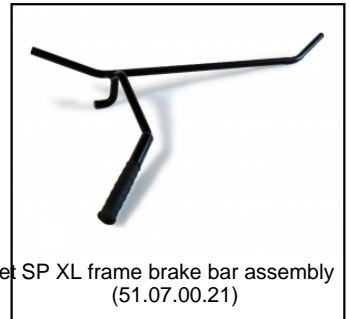

SP K.velg golf wi 400x8
(43.42.00.17)

SP Buitenband 400x8 4ply
(43.42.00.77)

SP Mod. Rear Frame Chainguard
(51.07.00.10)

SP Mod. Rear Frame Rear axle outer set
(51.07.00.17)

SP XL frame brake bar assembly
(51.07.00.21)

SP XL Frame Mudguard Carrier 90 degr. and 400XL
(51.07.00.24)

SP XL Frame adjustable steeringbars
(51.07.00.26)

SP Rear Axle Set (Internal)
(51.07.00.27)

SP Bracing Rod (Height 296mm)
(51.07.00.28)

SP Steering Tube SP XL/Compact Frame
(51.07.00.29)