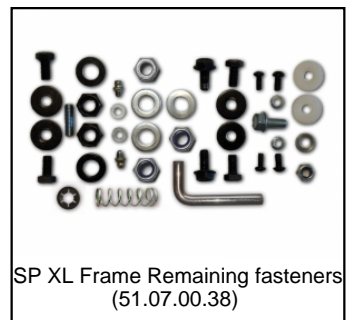

SP XL Compact Frame Crank assembly (total package)
(51.07.00.31)

SP XL Compact frame Cranks
(51.07.00.32)

SP XL Frame Chair frame for models with 400 tires
(51.07.00.33)

SP XL Frame Fastener bag
(51.07.00.35)

SP XL Frame plastic parts
(51.07.00.36)

SP Rear Axle Assembly Set
(51.07.00.37)

SP XL Frame Remaining fasteners
(51.07.00.38)

Spare part list

BERG Extra BFR (2014)

The following spare parts are available:

Art. no. 07.10.00.00