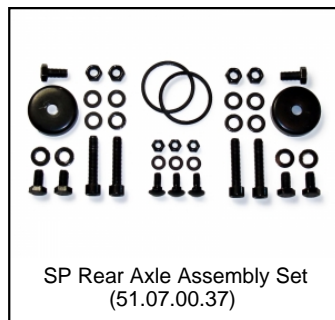

SP XL Frame Mudguard Carrier 90 degr. and 400XL
(51.07.00.24)

SP XL Frame adjustable steeringbars
(51.07.00.26)

SP Rear Axle Set (Internal)
(51.07.00.27)

SP Bracing Rod (Height 296mm)
(51.07.00.28)

SP Steering Tube SP XL/Compact Frame
(51.07.00.29)

SP XL Compact Frame Crank assembly (total package)
(51.07.00.31)

SP XL Compact frame Cranks
(51.07.00.32)

SP XL Frame Chair frame for models with 400 tires
(51.07.00.33)

SP XL Frame Fastener bag
(51.07.00.35)

SP XL Frame plastic parts
(51.07.00.36)

SP Rear Axle Assembly Set
(51.07.00.37)

SP XL Frame Remaining fasteners
(51.07.00.38)

Spare part list

BERG Extra BFR (2014)

The following spare parts are available:

Art. no. 07.10.00.00