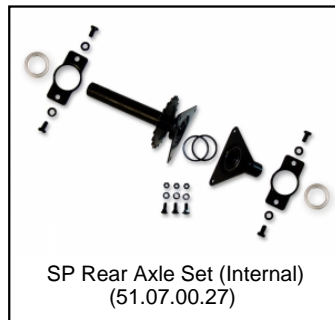

SP K.velg golf wi 400x8
(43.42.00.17)

SP Buitenband 400x8 4ply
(43.42.00.77)

SP Mod. Rear Frame Chainguard
(51.07.00.10)

SP Mod. Rear Frame Rear axle outer set
(51.07.00.17)

SP XL frame brake bar assembly
(51.07.00.21)

SP XL Frame Mudguard Carrier 90 degr. and 400XL
(51.07.00.24)

SP XL Frame adjustable steeringbars
(51.07.00.26)

SP Rear Axle Set (Internal)
(51.07.00.27)

SP Bracing Rod (Height 296mm)
(51.07.00.28)

SP Steering Tube SP XL/Compact Frame
(51.07.00.29)

SP XL Compact Frame Crank assembly (total package)
(51.07.00.31)

SP XL Compact frame Cranks
(51.07.00.32)

SP XL Frame Chair frame for models with 400 tires
(51.07.00.33)

SP XL Frame Fastener bag
(51.07.00.35)