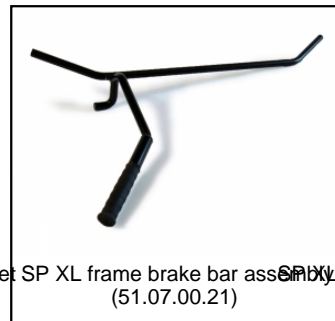

## BERG Extra Sport BFR (2014)

The following spare parts are available:

Art. no. 07.10.01.00

Set pedals FP-910  
(40.01.12.20)

SP Front-Rearframe play reducers  
(43.07.00.00)

SP K.velg golf wi 400x8  
(43.42.00.17)

SP Buitenband 400x8 4ply  
(43.42.00.77)

SP Mod. Rear Frame Chainguard  
(51.07.00.10)

SP Mod. Rear Frame Rear axle outer set  
(51.07.00.17)

SP XL frame brake bar assembly  
(51.07.00.21)

SP XL Frame Mudguard Carrier 90 degr. and 400 Tire  
(51.07.00.24)

SP XL Frame adjustable steeringbars  
(51.07.00.26)

SP Rear Axle Set (Internal)  
(51.07.00.27)

SP Bracing Rod (Height 296mm)  
(51.07.00.28)

SP Steering Tube  
(51.07.00.29)

SP XL/Compact Frame Chains (for 400 Tire)  
(51.07.00.30)