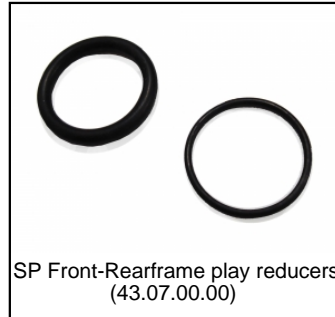

## BERG Extra Sport BFR (2014)

The following spare parts are available:

Art. no. 07.10.01.00

Set pedals FP-910  
(40.01.12.20)

SP Front-Rearframe play reducers  
(43.07.00.00)

SP K.velg golf wi 400x8  
(43.42.00.17)

SP Buitenband 400x8 4ply  
(43.42.00.77)

SP Mod. Rear Frame Chainguard  
(51.07.00.10)

SP Mod. Rear Frame Rear axle outer set  
(51.07.00.17)

SP XL frame brake bar assembly  
(51.07.00.21)

SP XL Frame Mudguard Carrier 90 degr. and 400 Tire  
(51.07.00.24)

SP XL Frame adjustable steeringbars  
(51.07.00.26)

SP Rear Axle Set (Internal)  
(51.07.00.27)

SP Bracing Rod (Height 296mm)  
(51.07.00.28)

SP Steering Tube  
(51.07.00.29)

SP XL/Compact Frame Chains (for 400 Tire)  
(51.07.00.30)