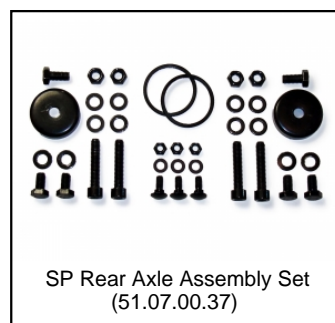

SP XL Frame adjustable steeringbars  
(51.07.00.26)

SP Rear Axle Set (Internal)  
(51.07.00.27)

SP Bracing Rod (Height 296mm)  
(51.07.00.28)

SP Steering Tube  
(51.07.00.29)

SP XL/Compact Frame Chains (for 400 Tire)  
(51.07.00.30)

SP XL/Compact Frame Crank assembly (total Package)  
(51.07.00.31)

SP XL/Compact frame Cranks  
(51.07.00.32)

SP XL Frame Chair frame for models with 400 tires  
(51.07.00.33)

SP XL Frame Fastener bag  
(51.07.00.35)

SP XL Frame plastic parts  
(51.07.00.36)

SP Rear Axle Assembly Set  
(51.07.00.37)

SP XL Frame Remaining fasteners  
(51.07.00.38)