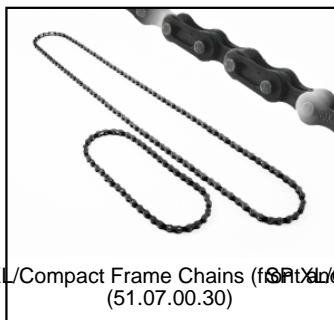

SP Buitenband 400x8 4ply  
(43.42.00.77)

SP Mod. Rear Frame Chainguard  
(51.07.00.10)

SP Mod. Rear Frame Rear axle outer set  
(51.07.00.17)

SP XL frame brake bar assembly  
(51.07.00.21)

SP XL Frame Mudguard Carrier 90 degr. and 400 Tire  
(51.07.00.24)

SP XL Frame adjustable steeringbars  
(51.07.00.26)

SP Rear Axle Set (Internal)  
(51.07.00.27)

SP Bracing Rod (Height 296mm)  
(51.07.00.28)

SP Steering Tube  
(51.07.00.29)

SP XL/Compact Frame Chains (for 400 Tire)  
(51.07.00.30)

SP XL/Compact Frame Crank assembly (total Package)  
(51.07.00.31)

SP XL/Compact frame Cranks  
(51.07.00.32)

SP XL Frame Chair frame for models with 400 tires  
(51.07.00.33)

SP XL Frame Fastener bag  
(51.07.00.35)