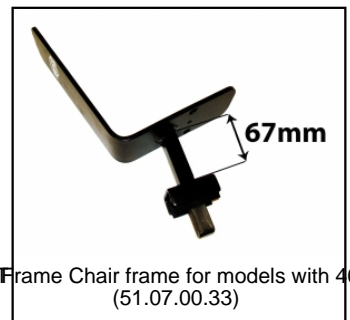

SP XL Frame adjustable steeringbars  
(51.07.00.26)

SP Rear Axle Set (Internal)  
(51.07.00.27)

SP Bracing Rod (Height 296mm)  
(51.07.00.28)

SP Steering Tube  
(51.07.00.29)

SP XL/Compact Frame Chains (for 400 Tire)  
(51.07.00.30)

SP XL/Compact Frame Crank assembly (total Package)  
(51.07.00.31)

SP XL/Compact frame Cranks  
(51.07.00.32)

SP XL Frame Chair frame for models with 400 tires  
(51.07.00.33)

SP XL Frame Fastener bag  
(51.07.00.35)