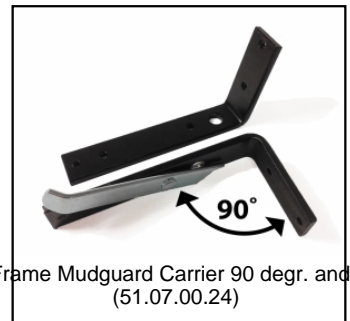

SP Buitenband 400x8 4ply  
(43.42.00.77)

SP Mod. Rear Frame Chainguard  
(51.07.00.10)

SP Mod. Rear Frame Rear axle outer set  
(51.07.00.17)

SP XL frame brake bar assembly  
(51.07.00.21)

SP XL Frame Mudguard Carrier 90 degr. and 400 Tire  
(51.07.00.24)

SP XL Frame adjustable steeringbars  
(51.07.00.26)

SP Rear Axle Set (Internal)  
(51.07.00.27)

SP Bracing Rod (Height 296mm)  
(51.07.00.28)

SP Steering Tube  
(51.07.00.29)

SP XL/Compact Frame Chains (for 400 Tire)  
(51.07.00.30)