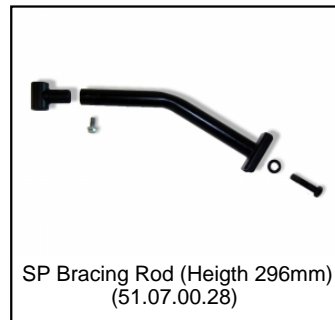

SP Buitenband 400x8 4ply  
(43.42.00.77)

SP Mod. Rear Frame Chainguard  
(51.07.00.10)

SP Mod. Rear Frame Rear axle outer set  
(51.07.00.17)

SP XL frame brake bar assembly  
(51.07.00.21)

SP XL Frame Mudguard Carrier 90 degr. and 400 Tire  
(51.07.00.24)

SP XL Frame adjustable steeringbars  
(51.07.00.26)

SP Rear Axle Set (Internal)  
(51.07.00.27)

SP Bracing Rod (Height 296mm)  
(51.07.00.28)

SP Steering Tube  
(51.07.00.29)

SP XL/Compact Frame Chains (for 400 Tire)  
(51.07.00.30)