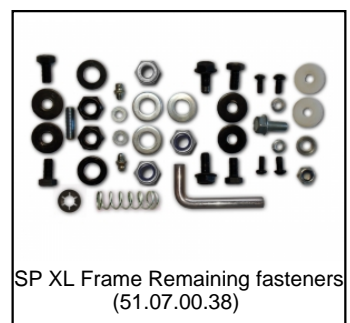

SP XL Frame adjustable steeringbars  
(51.07.00.26)

SP Rear Axle Set (Internal)  
(51.07.00.27)

SP Bracing Rod (Height 296mm)  
(51.07.00.28)

SP Steering Tube  
(51.07.00.29)

SP XL/Compact Frame Chains (for 400 Tire)  
(51.07.00.30)

SP XL/Compact Frame Crank assembly (total Package)  
(51.07.00.31)

SP XL/Compact frame Cranks  
(51.07.00.32)

SP XL Frame Chair frame for models with 400 tires  
(51.07.00.33)

SP XL Frame Fastener bag  
(51.07.00.35)

SP XL Frame plastic parts  
(51.07.00.36)

SP Rear Axle Assembly Set  
(51.07.00.37)

SP XL Frame Remaining fasteners  
(51.07.00.38)