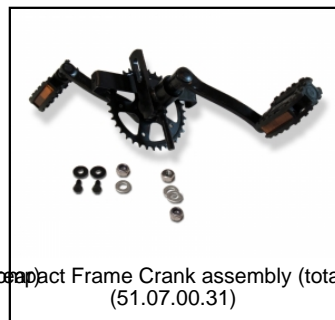

SP XL Frame adjustable steeringbars  
(51.07.00.26)

SP Rear Axle Set (Internal)  
(51.07.00.27)

SP Bracing Rod (Height 296mm)  
(51.07.00.28)

SP Steering Tube  
(51.07.00.29)

SP XL/Compact Frame Chains (for 400 Tire)  
(51.07.00.30)

SP XL/Compact Frame Crank assembly (total Package)  
(51.07.00.31)

SP XL/Compact frame Cranks  
(51.07.00.32)

SP XL Frame Chair frame for models with 400 tires  
(51.07.00.33)

SP XL Frame Fastener bag  
(51.07.00.35)