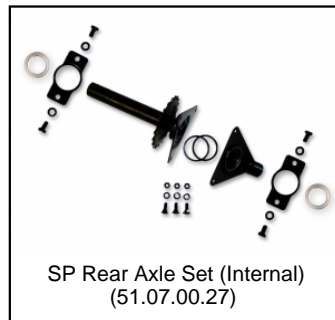

## BERG Extra Sport BFR (2014)

The following spare parts are available:

Art. no. 07.10.01.00

Set pedals FP-910  
(40.01.12.20)

SP Front-Rearframe play reducers  
(43.07.00.00)

SP K.velg golf wi 400x8  
(43.42.00.17)

SP Buitenband 400x8 4ply  
(43.42.00.77)

SP Mod. Rear Frame Chainguard  
(51.07.00.10)

SP Mod. Rear Frame Rear axle outer set  
(51.07.00.17)

SP XL frame brake bar assembly  
(51.07.00.21)

SP XL Frame Mudguard Carrier 90 degr. and 400 Tire  
(51.07.00.24)

SP XL Frame adjustable steeringbars  
(51.07.00.26)

SP Rear Axle Set (Internal)  
(51.07.00.27)

SP Bracing Rod (Height 296mm)  
(51.07.00.28)

SP Steering Tube  
(51.07.00.29)

SP XL/Compact Frame Chains (for 400 Tire)  
(51.07.00.30)

SP XL/Compact Frame Crank assembly (total Package)  
(51.07.00.31)

SP XL/Compact frame Cranks  
(51.07.00.32)

SP XL Frame Chair frame for models with 400 tires  
(51.07.00.33)

SP XL Frame Fastener bag  
(51.07.00.35)