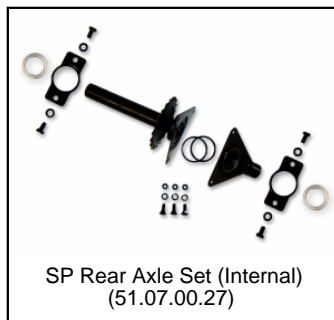

Set pedals FP-910  
(40.01.12.20)

Inner Tube 460/165x8  
(42.34.01.00)

SP Front-Rearframe play reducers  
(43.07.00.00)

SP K.velg golf zw AllTerr 460  
(43.42.00.55)

SP Buitenband AllTer 460/165-8  
(43.42.00.72)

SP Mod. Rear Frame Chainguard  
(51.07.00.10)

SP Mod. Rear Frame Rear axle outer set  
(51.07.00.17)

SP XL frame brake bar assembly  
(51.07.00.21)

SP XL Frame Mudguard Carrier 71 degr. and 460 Tire  
(51.07.00.22)

SP XL Frame adjustable steeringbars  
(51.07.00.26)

SP Rear Axle Set (Internal)  
(51.07.00.27)

SP Bracing Rod (Height 296mm)  
(51.07.00.28)

SP Steering Tube  
(51.07.00.29)

SP XL/Compact Frame Crank assembly (total pack)  
(51.07.00.31)