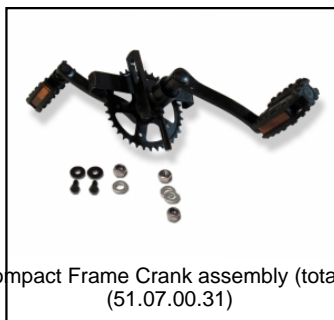

SP XL Frame adjustable steeringbars  
(51.07.00.26)

SP Rear Axle Set (Internal)  
(51.07.00.27)

SP Bracing Rod (Height 296mm)  
(51.07.00.28)

SP Steering Tube  
(51.07.00.29)

SP XL/Compact Frame Crank assembly (total pack)  
(51.07.00.31)

SP XL/Compact frame Cranks  
(51.07.00.32)

SP XL Frame Chair frame for models with 460 tires  
(51.07.00.34)

SP XL Frame Fastener bag  
(51.07.00.35)