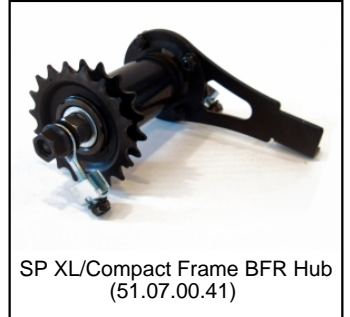

## BERG Safari BFR (2014)

The following spare parts are available:

Art. no. 07.10.07.00

SP XL Frame plastic parts  
(51.07.00.36)

SP Rear Axle Assembly Set  
(51.07.00.37)

SP XL Frame Remaining fasteners  
(51.07.00.38)

SP XL/Compact Frame BFR Hub  
(51.07.00.41)

SP BERG Steering Wheel  
(51.07.00.42)

SP XL/Compact Frame Pedals  
(51.07.00.43)

SP Tap M8  
(51.07.00.44)

SP Spoiler Safari  
(51.15.00.06)

SP Chair Safari  
(51.15.00.19)