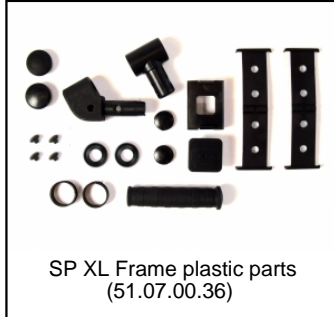

Spare part list

BERG Safari BFR (2014)

The following spare parts are available:

Art. no. 07.10.07.00