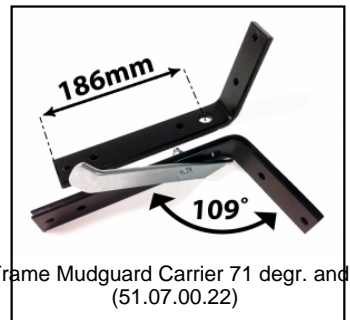

SP Buitenband AllTer 460/165-8
(43.42.00.72)