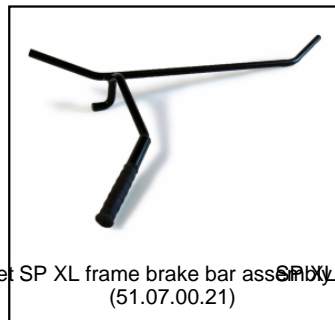

SP K.velg golf zw AllTerr 460
(43.42.00.55)