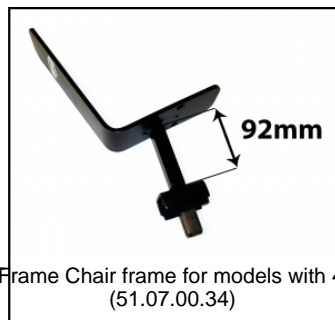

SP XL Frame adjustable steeringbars  
(51.07.00.26)

SP Rear Axle Set (Internal)  
(51.07.00.27)

SP Bracing Rod (Height 296mm)  
(51.07.00.28)

SP Steering Tube  
(51.07.00.29)

SP XL/Compact Frame Crank assembly (total pack)  
(51.07.00.31)

SP XL/Compact frame Cranks  
(51.07.00.32)

SP XL Frame Chair frame for models with 460 tires  
(51.07.00.34)

SP XL Frame Fastener bag  
(51.07.00.35)