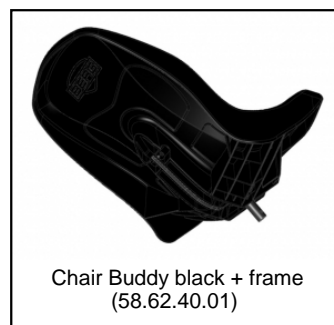

Spare parts Buddy
(56.62.02.25)

Sprocket Buddy + wedge
(56.62.42.25)

Stub-axle set for Buddy
(56.62.50.35)

Drag-bar set for Buddy
(56.62.51.35)

Steering stem Buddy/Triggy
(58.62.14.05)

Steering wheel connector
(58.62.16.05)

Chair Buddy black + frame
(58.62.40.01)

Crankshaft Buddy
(58.62.44.15)