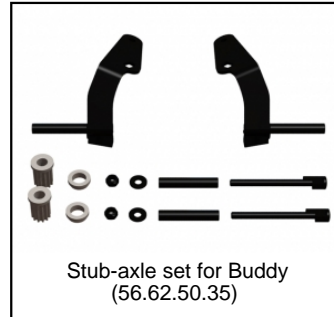

Spare part list

BMW Street Racer (2015)

The following spare parts are available:

Art. no. 24.21.64.00

Spare part list

BMW Street Racer (2015)

The following spare parts are available:

Art. no. 24.21.64.00

Spare parts Buddy
(56.62.02.25)

Sprocket Buddy + wedge
(56.62.42.25)

Stub-axle set for Buddy
(56.62.50.35)

Drag-bar set for Buddy
(56.62.51.35)

Steering stem Buddy/Triggy
(58.62.14.05)

Steering wheel connector
(58.62.16.05)

Chair Buddy black + frame
(58.62.40.01)

Crankshaft Buddy
(58.62.44.15)