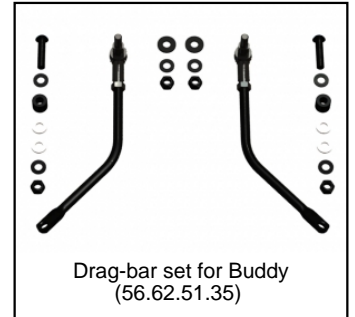

Spare part list

BMW Street Racer (2015)

The following spare parts are available:

Art. no. 24.21.64.00

Spare part list

BMW Street Racer (2015)

The following spare parts are available:

Art. no. 24.21.64.00

Spare parts Buddy
(56.62.02.25)

Sprocket Buddy + wedge
(56.62.42.25)

Stub-axle set for Buddy
(56.62.50.35)

Drag-bar set for Buddy
(56.62.51.35)

Steering stem Buddy/Triggy
(58.62.14.05)

Steering wheel connector
(58.62.16.05)

Chair Buddy black + frame
(58.62.40.01)

Crankshaft Buddy
(58.62.44.15)